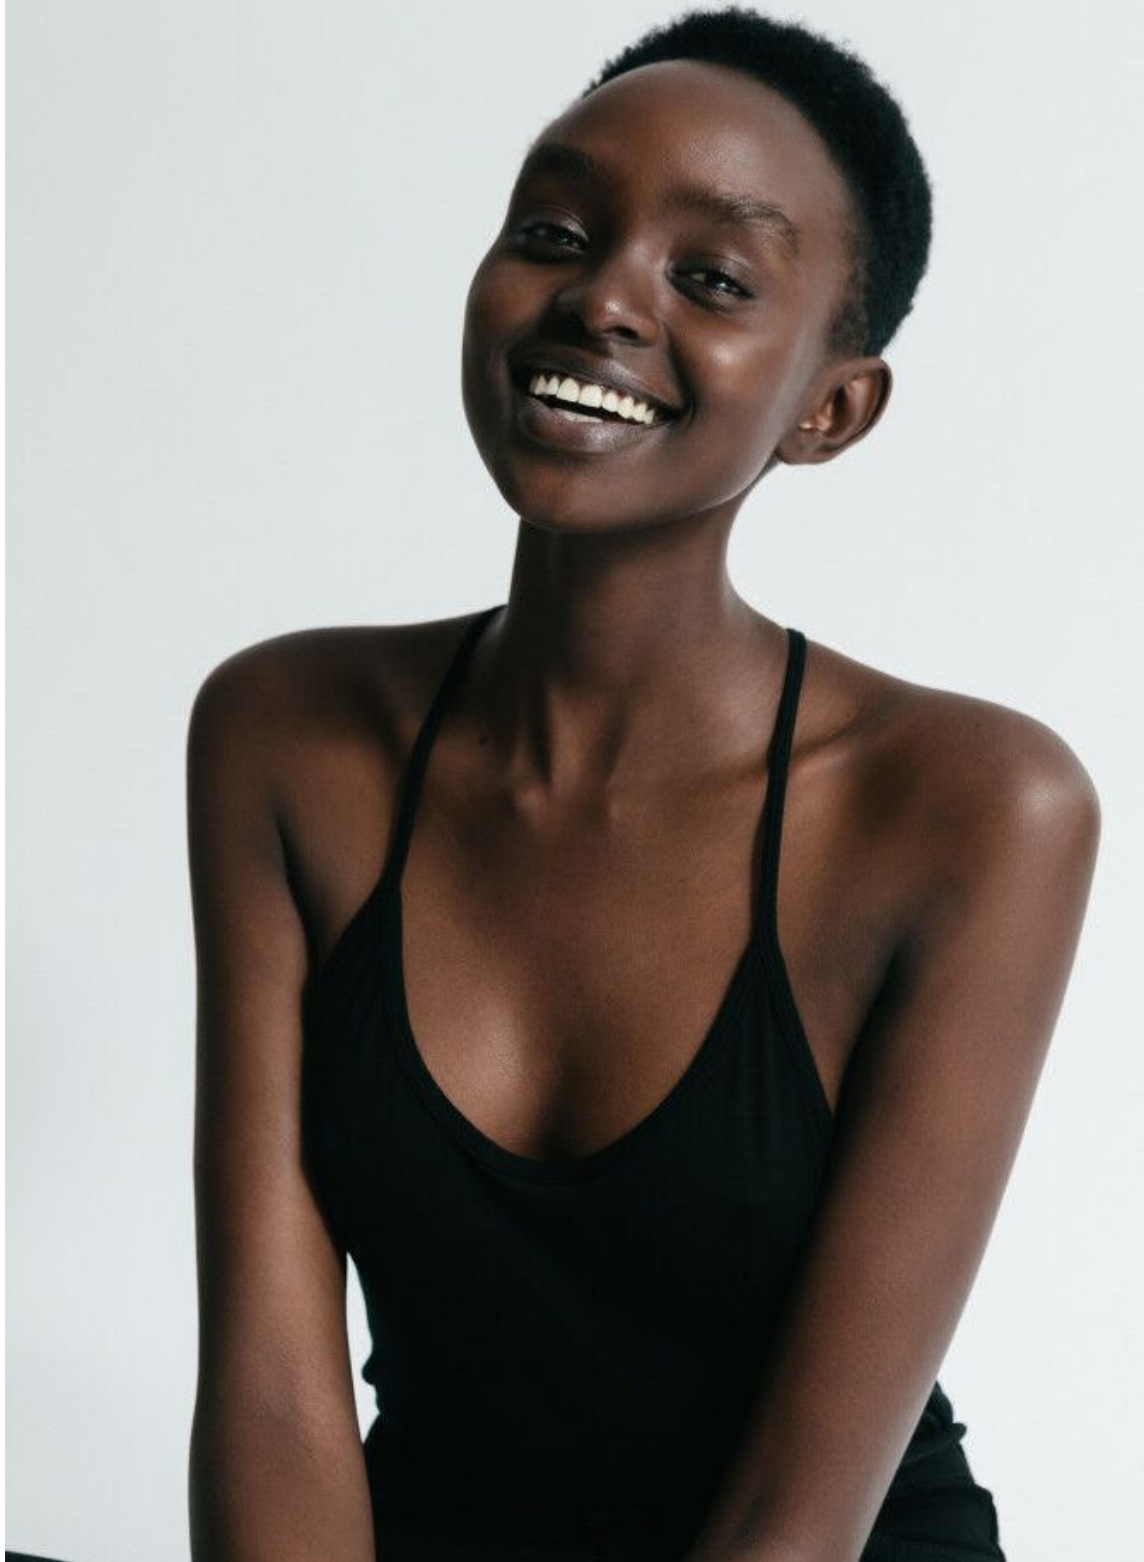

SARAH PKYACH

height 5'10" · bust 32" · cup B · waist 24" · hips 35" · dress 36 EU/6 US/8 UK
shoes size 39.5 EU/8.5 US/6 UK · hair black · eyes brown